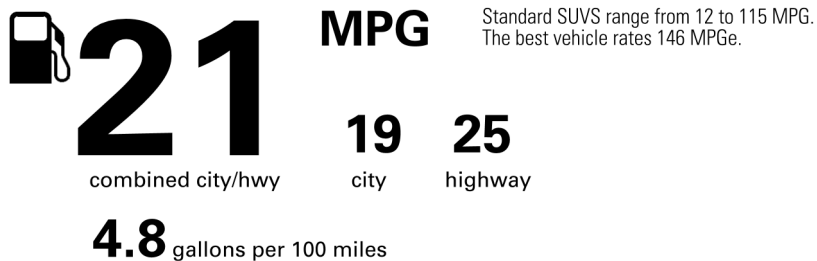

EPA DOT Fuel Economy and Environment

Gasoline Vehicle

Fuel Economy

You spend \$3,250 more in fuel costs over 5 years compared to the average new vehicle.

Annual fuel cost

\$2,350

Fuel Economy & Greenhouse Gas Rating (tailpipe only) Smog Rating (tailpipe only)