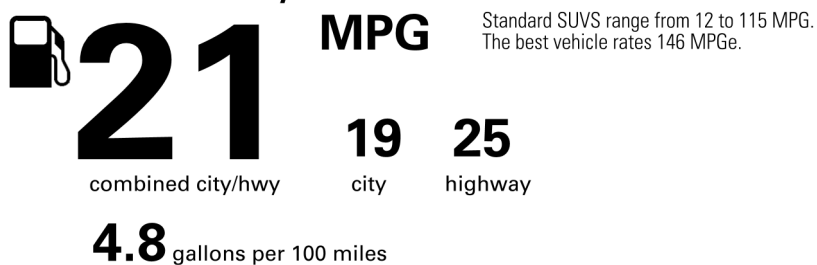

BASE MANUFACTURER'S SUGGESTED RETAIL PRICE \$56,270.00

OPTIONAL EQUIPMENT

FE	50 STATE EMISSIONS	
MR	Power Tilt/Slide Moonroof	850.00
9V.	Accessory Ready LED Lantern	160.00
63.	Floor Mats- All Weather- '4Runner'	248.00
43.	Cargo Lights- Interior D-Pillar	375.00
T4.	Badge Overlay- Front Emblem Black	65.00
R5.	Cargo Tray- All Weather '4Runner'	140.00
MF.	Mudguards- Fr +Rr Molded Black '4Runner'	175.00

Not Original - Copy

Created: 2026-06-01 10:22:53 (UTC)

EPA DOT Fuel Economy and Environment

Gasoline Vehicle

Fuel Economy

You spend \$3,250 more in fuel costs over 5 years compared to the average new vehicle.