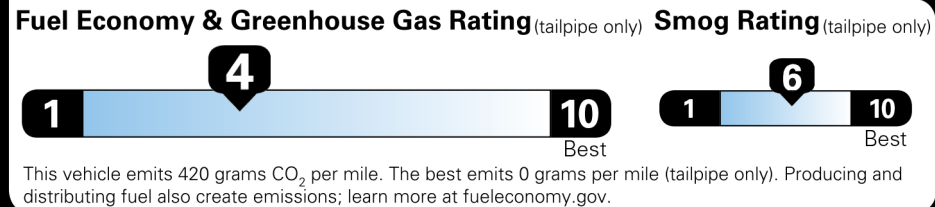

EXTERIOR

- Chrome-finished alloy wheels
- LED Headlights w/LED DRL and Fog Lights
- Smart Key System on D+P Doors
- Power Open/Close Tailgate
- Power Running Boards
- Mudguards

INTERIOR

- SofTex(R)-Trimmed Heated & Ventilated Front Seats w/Lumbar Support
- Leather-trimmed heated steering wheel
- 14-in Toyota Audio Multimedia w/Apple CarPlay and Android Auto Compatibility
- SiriusXM w/3-Month Trial
- 10-sprk JBL(R) audio incl. subwoofer, amp, and JBL(R) FLEX portable speaker
- Qi Wireless Charging
- Dual Zone Auto A/C
- Moonroof

For Full Product Details:
Please Visit Toyota.com/Tacoma
Full Tank of Gas

BASE MANUFACTURER'S SUGGESTED RETAIL PRICE $53,270.00

OPTIONAL EQUIPMENT

- FE 50 State Emissions
- 2T All Weather Floor Liners 199.00
- 2B Door Panel Scuff Protector 135.00
- D5 Door Edge Guard 165.00

Not Original - Copy

Created on 2026-02-21 11:22:16 (UTC)

EPA DOT Fuel Economy and Environment

Gasoline Vehicle

Fuel Economy
21 MPG Small Pickups range from 20 to 38 MPG. The best vehicle rates 146 MPGe.
20 23
combined city/hwy city highway
4.8 gallons per 100 miles

You spend $3,250
more in fuel costs over 5 years compared to the average new vehicle.

Annual fuel cost $2,350

Actual results will vary for many reasons, including driving conditions and how you drive and maintain your vehicle. The average new vehicle gets 29 MPG and costs $8,500 to fuel over 5 years. Cost estimates are based on 15,000 miles per year at $3.30 per gallon. MPGe is miles per gasoline gallon equivalent. Vehicle emissions are a significant cause of climate change and smog.

fuel economy.gov
Calculate personalized estimates and compare vehicles

MANUFACTURER'S SUGGESTED RETAIL PRICE[†] $53,769.00
DELIVERY, PROCESSING AND HANDLING FEE 1,595.00
TOTAL SUGGESTED RETAIL PRICE $55,364.00

[†]Manufacturer's suggested retail price excludes delivery processing and handling fees, license and title fees, applicable federal, state and local taxes, and dealer and distributor options and accessories.

Delivered by Truck to: 14041
DAN DEERY TOYOTA
7404 UNIVERSITY AVENUE
P. O. BOX 99
CEDAR FALLS IA50613

TML1E1N1S0F0W0